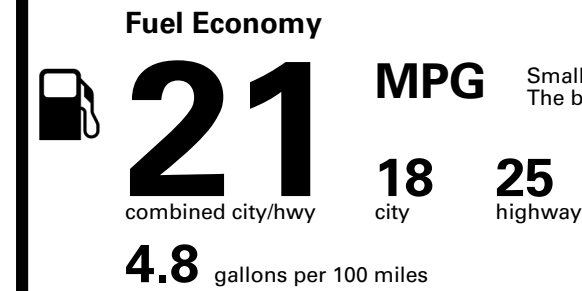

TOTAL PRICE: \$74,925.00

128 A 1196MORNI

EPA DOT Fuel Economy and Environment

Gasoline Vehicle

Small SUVs range from 14 to 125 MPG. The best vehicle rates 146 MPGe.

You spend \$6,250
more in fuel costs over 5 years
compared to the average new vehicle.