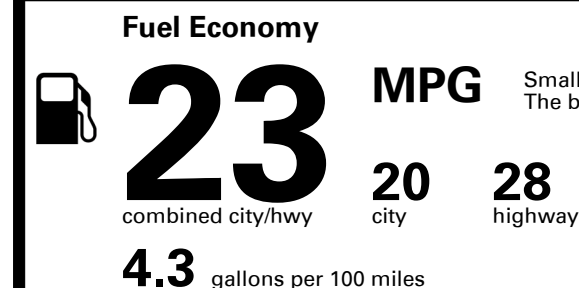

Inland Freight & Handling : \$1,495.00

TOTAL PRICE: \$58,440.00

206 A 1826HGRAND

EPA DOT Fuel Economy and Environment

Gasoline Vehicle

Small SUVs range from 14 to 125 MPG. The best vehicle rates 146 MPGe.

You spend \$5,000
more in fuel costs over 5 years
compared to the average new vehicle.

Annual fuel cost \$2,700

Fuel Economy & Greenhouse Gas Rating (tailpipe only)

Smog Rating (tailpipe only)

This vehicle emits 393 grams CO₂ per mile. The best emits 0 grams per mile (tailpipe only). Producing and distributing fuel also create emissions; learn more at fueleconomy.gov.