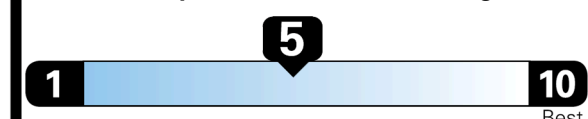

2026 GV70 2.5T ADVANCED AWD

THE GENESIS EXPERIENCE

- 3 Yr / 36K Complimentary Maintenance
- 3 Yr / 36K Complimentary Service Valet *
- 3 Yr Complimentary Map Care ·
- Complimentary Genesis Connected Services *
- * Exclusions may apply, see retailer for details

STANDARD FEATURES:

ADVANCED SAFETY TECHNOLOGY

- Forward Collision-Avoidance Assist
- Lane Keeping Assist
- Lane Following Assist
- Driver Attention Warning
- Parking Distance Warning
- Blind-Spot Collision Avoidance-Assist
- Rear Cross-Traffic Collision Avoidance-Assist
- Rearview Camera
- Safe Exit Assist
- Forward Attention Warning

POWERTRAIN TECHNOLOGY

- 2.5L Inline 4 Turbo GDI
- 8-speed Automatic Transmission

EXTERIOR

- 19-inch Alloy Wheels
- Power Hands-Free Smart Liftgate w/ Auto Open
- High Beam Assist
- Panoramic Sunroof
- Power Folding Mirrors + Logo Lamp

COMFORT & CONVENIENCE

- Power Driver's Seat w/ Power Lumbar
- Power Front Passenger Seat
- Heated Front Seats
- Smart Cruise Control
- Intelligent Speed Limit Assist
- Highway Driving Assist
- Power Tilt & Telescopic Steering Wheel

COMFORT & CONVENIENCE(cont.)

- Adjustable Interior Ambient Lighting

MULTIMEDIA & CONNECTIVITY

- 27" OLED Instrument Cluster & Navigation
- SiriusXM® Radio w/ 90-day trial subscription; Not Available in AK & HI
- Apple CarPlay® & Android Auto™
- Wireless Phone Charger
- Genesis Connected Services
- Fingerprint Recognition

ADVANCED FEATURES

- Leather Seating Surfaces
- Back Lighting Film Trim
- Front Passenger Seat w/ Power Lumbar
- Bang & Olufsen® Premium Audio
- Surround View Monitor
- Blind-Spot View Monitor
- Parking Collision-Avoidance Assist
- Advanced Rear Occupant Alert
- Ventilated Front Seats
- Heated Steering Wheel

ADDITIONAL STANDARD FEATURES