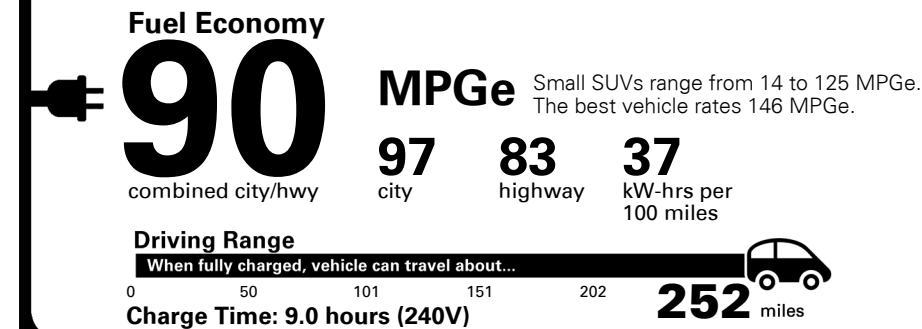

TOTAL PRICE: \$74,380.00

EPA DOT Fuel Economy and Environment

Electric Vehicle

You save \$3,750
 in fuel costs over 5 years compared to the average new vehicle.

Annual fuel cost \$950

Fuel Economy & Greenhouse Gas Rating (tailpipe only)

Smog Rating (tailpipe only)

Actual results will vary for many reasons, including driving conditions and how you drive and maintain your vehicle. The average new vehicle gets 29 MPG and costs \$8,500 to fuel over 5 years. Cost estimates are based on 15,000 miles per year at \$0.17 per kW-hr. MPGe is miles per gasoline gallon equivalent. Vehicle emissions are a significant cause of climate change and smog.