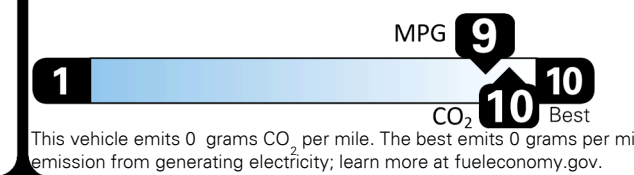

TOTAL PRICE: \$74,380.00

EPA DOT Fuel Economy and Environment

Electric Vehicle

You save \$3,750
 in fuel costs over 5 years compared to the average new vehicle.

Annual fuel cost \$950

Fuel Economy & Greenhouse Gas Rating (tailpipe only)