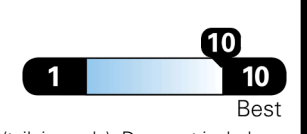

Smog Rating (tailpipe only)

This vehicle emits 0 grams CO₂ per mile. The best emits 0 grams per mile (tailpipe only). Does not include emission from generating electricity; learn more at fueleconomy.gov.

Actual results will vary for many reasons, including driving conditions and how you drive and maintain your vehicle. The average new vehicle gets 29 MPG and costs $8,500 to fuel over 5 years. Cost estimates are based on 15,000 miles per year at $0.17 per kW-hr. MPGe is miles per gasoline gallon equivalent. Vehicle emissions are a significant cause of climate change and smog.

fueleconomy.gov

Calculate personalized estimates and compare vehicles