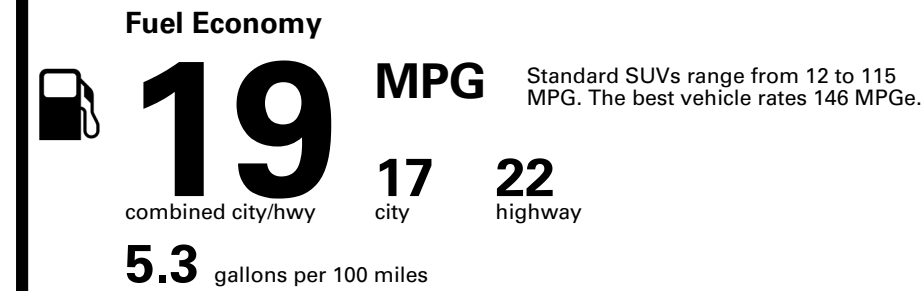

TOTAL PRICE: \$92,100.00

96 A 1196RCC

Inland Freight & Handling : \$1,495.00

EPA DOT Fuel Economy and Environment

Gasoline Vehicle

You spend \$8,000
more in fuel costs over 5 years compared to the average new vehicle.