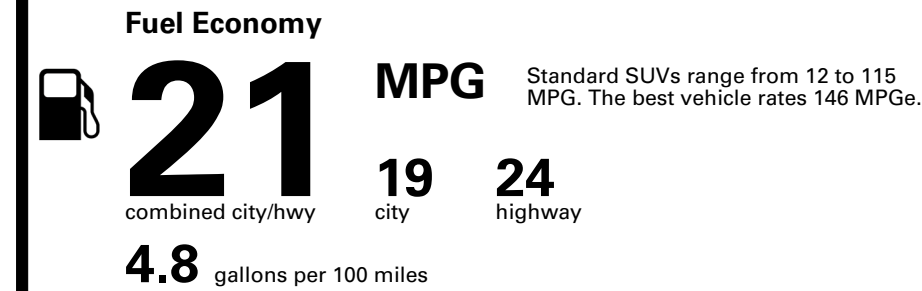

- Highway Driving Assist

MULTIMEDIA & CONNECTIVITY

- 27" OLED Instrument Cluster & Navigation
- SiriusXM® Radio w/ 90-day trial subscription; Not Available in AK & HI
- Wireless Apple CarPlay® & Android Auto™
- Wireless Device Charger - Front

2.5T SELECT FEATURES

- 20-inch Alloy Wheels
- Panoramic Sunroof
- Premium Finish Trim
- Heated Steering Wheel
- Manual Rear Side Sunshades
- Genesis Digital Key

Full Tank of Gas

GENESIS WARRANTY

- 5-year/60,000-mile New Vehicle Warranty*
- 10-year/100,000-mile Powertrain Warranty*
- 7-year/Unlimited-mile Anti-perforation Warranty*
- Limited warranties, see retailer for details

Manufacturer's Suggested Retail Price: $63,750.00

ADDED FEATURES:

- *SAVILE SILVER(SSS) Paint $650.00
- *Crossbars $520.00
- *All Season Fitted Liners $235.00
- *Cargo Mat $200.00
- *Fragrance Cartridges $160.00
- *Cargo Net $80.00
- *First Aid Kit $65.00
- *Cargo Blocks $40.00
- *NFC Key Card $30.00

Inland Freight & Handling : $1,495.00

SOLD TO: GA715
GENESIS OF KENNESAW
2870 BARRETT LAKES
KENNESAW GA 30144

SHIPPED TO: GA715

VIN: KMUHGESB6TU350320	EXTERIOR COLOR: SAVILE SILVER	INTERIOR/SEAT COLOR: VANILLA BEIGE/SMOKY
MODEL: 8S1AAL9GW5A5	PORT OF ENTRY: BR	ACCESSORY WEIGHT: 28 lbs./ 13 kgs.

EMISSIONS:
This vehicle is certified to meet emission requirements in all 50 states

TOTAL PRICE: $67,225.00

EPA DOT Fuel Economy and Environment

Gasoline Vehicle

You spend $6,250
more in fuel costs over 5 years compared to the average new vehicle.

Annual fuel cost $2,950

Fuel Economy & Greenhouse Gas Rating (tailpipe only)

Smog Rating (tailpipe only)

This vehicle emits 427 grams CO₂ per mile. The best emits 0 grams per mile (tailpipe only). Producing and distributing fuel also create emissions; learn more at fueleconomy.gov.

Actual results will vary for many reasons, including driving conditions and how you drive and maintain your vehicle. The average new vehicle gets 29 MPG and costs $8,500 to fuel over 5 years. Cost estimates are based on 15,000 miles per year at $ 4.15 per gallon. MPGe is miles per gasoline gallon equivalent. Vehicle emissions are a significant cause of climate change and smog.

fueleconomy.gov

Calculate personalized estimates and compare vehicles

GOVERNMENT 5-STAR SAFETY RATINGS

Overall Vehicle Score ★ ★ ★ ★ ★

Based on the combined rating of frontal, side and rollover. Should ONLY be compared to other vehicles of similar size and weight.

Frontal	Driver	★ ★ ★ ★
Crash	Passenger	★ ★ ★ ★

Based on the risk of injury in a frontal impact. Should ONLY be compared to other vehicles of similar size and weight.

Side	Front seat	★ ★ ★ ★ ★
Crash	Rear seat	★ ★ ★ ★ ★

Based on the risk of injury in a side impact.

Rollover ★ ★ ★ ★

Based on the risk of rollover in a single-vehicle crash.

Star ratings range from 1 to 5 stars (★★★★★) with 5 being the highest.

Source: National Highway Traffic Safety Administration (NHTSA).

www.safercar.gov or 1-888-327-4236

Manufacturer's suggested retail price includes manufacturer's recommended pre-delivery service. Gasoline license and title fees state and local taxes and dealer installed options and accessories are not included in the manufacturer's suggested retail price. This label has been affixed to this vehicle by Genesis Motor America, pursuant to the requirements of 15 U.S.C. 1231 et seq. which prohibits its removal or alteration prior to delivery to the ultimate purchaser.

PARTS CONTENT INFORMATION

FOR VEHICLES IN THIS CARLINE: U.S./CANADIAN PARTS CONTENT: 3 %

MAJOR SOURCES OF FOREIGN PARTS CONTENT: KOREA: 80 %

FOR THIS VEHICLE: FINAL ASSEMBLY POINT: ULSAN, KOREA

COUNTRY OF ORIGIN:

ENGINE: KOREA TRANSMISSION: KOREA

Note: Parts content does not include final assembly, distribution, or other non-parts costs.