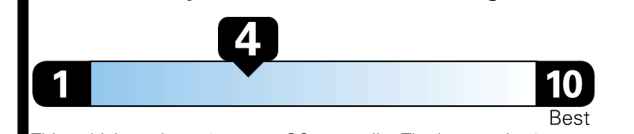

TOTAL PRICE: \$84,720.00

61 A 0916HRCC

EPA DOT Fuel Economy and Environment

Gasoline Vehicle

You spend \$8,000
more in fuel costs over 5 years compared to the average new vehicle.

Annual fuel cost \$3,300

Fuel Economy & Greenhouse Gas Rating (tailpipe only)