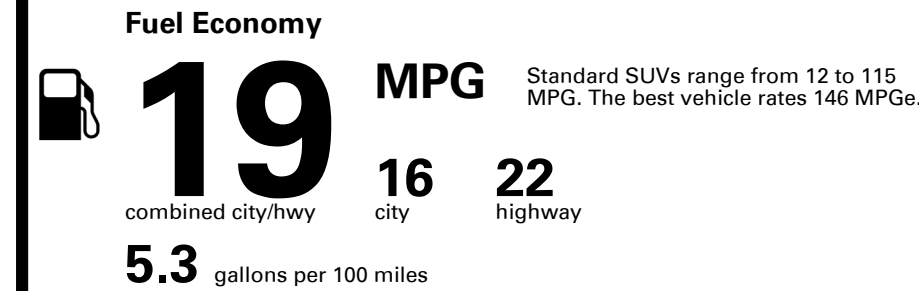

TOTAL PRICE: \$84,720.00

61 A 0916HRCC

EPA DOT Fuel Economy and Environment

Gasoline Vehicle

You spend \$8,000
more in fuel costs over 5 years compared to the average new vehicle.

Annual fuel cost \$3,300

Fuel Economy & Greenhouse Gas Rating (tailpipe only)