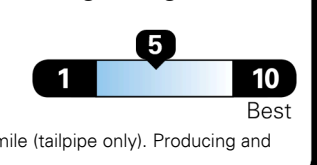

Smog Rating (tailpipe only)

Actual results will vary for many reasons, including driving conditions and how you drive and maintain your vehicle. The average new vehicle gets 29 MPG and costs $8,500 to fuel over 5 years. Cost estimates are based on 15,000 miles per year at $ 4.15 per gallon. MPGe is miles per gasoline gallon equivalent. Vehicle emissions are a significant cause of climate change and smog.

fueleconomy.gov

Calculate personalized estimates and compare vehicles