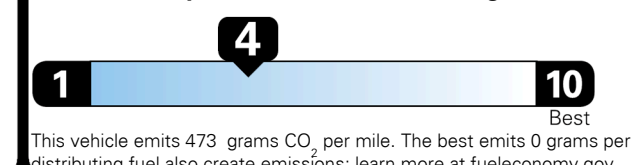

TOTAL PRICE: \$85,370.00

EPA DOT Fuel Economy and Environment

Gasoline Vehicle

Fuel Economy

19 MPG
 combined city/hwy

16 MPG
 city

22 MPG
 highway

5.3 gallons per 100 miles

Standard SUVs range from 12 to 115 MPG. The best vehicle rates 146 MPGe.

You spend \$8,000
 more in fuel costs over 5 years compared to the average new vehicle.

Annual fuel cost \$3,300

Fuel Economy & Greenhouse Gas Rating (tailpipe only)