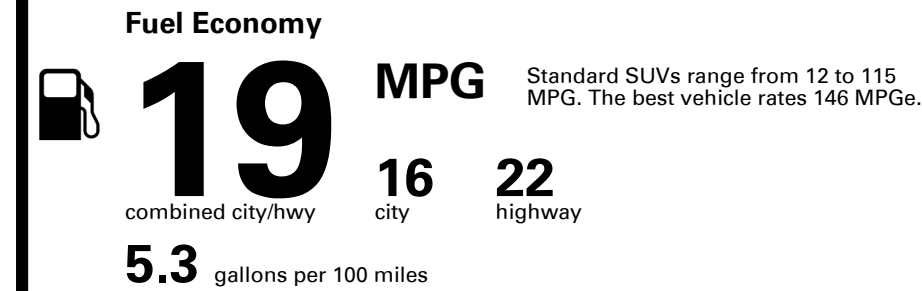

TOTAL PRICE: \$78,390.00

75 A 0936HMORNI

Inland Freight & Handling : \$1,495.00

EPA DOT Fuel Economy and Environment

Gasoline Vehicle

You spend \$8,000
 more in fuel costs over 5 years compared to the average new vehicle.