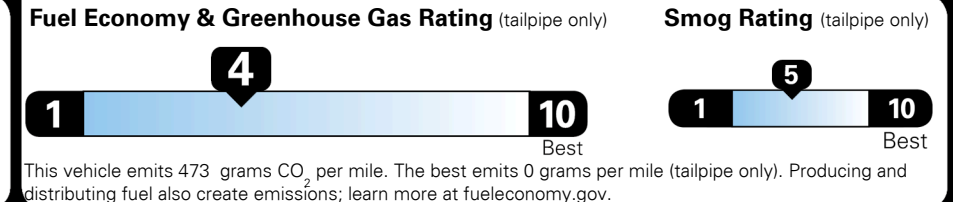

Full Tank of Gas

GENESIS WARRANTY

- 5-year/60,000-mile New Vehicle Warranty*
- 10-year/100,000-mile Powertrain Warranty*
- 7-year/Unlimited-mile Anti-perforation Warranty*
- Limited warranties, see retailer for details

Manufacturer's Suggested Retail Price: $75,950.00

ADDED FEATURES:

- *SAVILE SILVER(SSS) Paint $650.00
- Accessories
- *Cargo Net $80.00
- *Crossbars $520.00
- *Fragrance Cartridges $160.00
- *NFC Key Card $30.00
- *Severe Weather Kit $85.00

SOLD TO: GA715 SHIPPED TO: GA715
GENESIS OF KENNESAW
2870 BARRETT LAKES
KENNESAW GA 30144

VIN: KMHDESC2TU343334	EXTERIOR COLOR: SAVILE SILVER	INTERIOR/SEAT COLOR: VANILLA BEIGE/SMOKY
MODEL: V0482A65	PORT OF ENTRY: BR	TRANSPORT: TRUCK
EMISSIONS: This vehicle is certified to meet emission requirements in all 50 states		ACCESSORY WEIGHT: 15 lbs./ 7 kgs.

Inland Freight & Handling : $1,495.00

TOTAL PRICE: $78,970.00

EPA DOT Fuel Economy and Environment

Gasoline Vehicle

Fuel Economy

19 MPG
combined city/hwy

16 MPG
city

22 MPG
highway

5.3 gallons per 100 miles

Standard SUVs range from 12 to 115 MPG. The best vehicle rates 146 MPGe.

You spend $8,000
more in fuel costs over 5 years compared to the average new vehicle.

Annual fuel cost $3,300

Actual results will vary for many reasons, including driving conditions and how you drive and maintain your vehicle. The average new vehicle gets 29 MPG and costs $8,500 to fuel over 5 years. Cost estimates are based on 15,000 miles per year at $ 4.15 per gallon. MPGe is miles per gasoline gallon equivalent. Vehicle emissions are a significant cause of climate change and smog.

fueleconomy.gov
Calculate personalized estimates and compare vehicles

GOVERNMENT 5-STAR SAFETY RATINGS

Overall Vehicle Score ★ ★ ★ ★ ★

Based on the combined rating of frontal, side and rollover. Should ONLY be compared to other vehicles of similar size and weight.

Frontal Crash	Driver Passenger	★ ★ ★ ★ ★
Based on the risk of injury in a frontal impact. Should ONLY be compared to other vehicles of similar size and weight.		
Side Crash	Front seat Rear seat	★ ★ ★ ★ ★
Based on the risk of injury in a side impact.		
Rollover		★ ★ ★ ★
Based on the risk of rollover in a single-vehicle crash.		

Manufacturer's suggested retail price includes manufacturer's recommended pre-delivery service. Gasoline license and title fees state and local taxes and dealer installed options and accessories are not included in the manufacturer's suggested retail price. This label has been affixed to this vehicle by Genesis Motor America, pursuant to the requirements of 15 U.S.C. 1231 et seq. which prohibits its removal or alteration prior to delivery to the ultimate purchaser.

Star ratings range from 1 to 5 stars (★★★★★) with 5 being the highest.
Source: National Highway Traffic Safety Administration (NHTSA).
www.safercar.gov or 1-888-327-4236

PARTS CONTENT INFORMATION

FOR VEHICLES IN THIS CARLINE: U.S./CANADIAN PARTS CONTENT: 3 %

MAJOR SOURCES OF FOREIGN PARTS CONTENT: KOREA: 80 %

FOR THIS VEHICLE: FINAL ASSEMBLY POINT: ULSAN, KOREA

COUNTRY OF ORIGIN:

ENGINE: KOREA TRANSMISSION: KOREA

Note: Parts content does not include final assembly, distribution, or other non-parts costs.