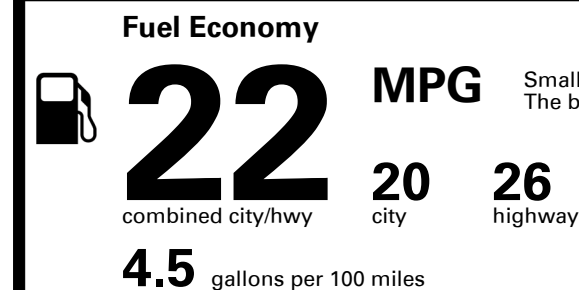

COMFORT & CONVENIENCE(cont.)

- Highway Driving Assist

MULTIMEDIA & CONNECTIVITY

- 27" OLED Instrument Cluster & Navigation
- SiriusXM® Radio w/ 90-day trial subscription; Not Available in AK & HI
- Wireless Apple CarPlay® & Android Auto™
- Wireless Device Charger - Front

Full Tank of Gas

GENESIS WARRANTY

- 5-year/60,000-mile New Vehicle Warranty*
- 10-year/100,000-mile Powertrain Warranty*
- 7-year/Unlimited-mile Anti-perforation Warranty*
- Limited warranties, see retailer for details

Manufacturer's Suggested Retail Price: $57,700.00

ADDED FEATURES:

- *CAPRI BLUE(NRB) Paint $650.00
- *Cargo Mat $200.00
- *Cargo Net $80.00
- *Roadside Assistance Kit $105.00
- *All Season Fitted Liners $235.00
- *Fragrance Cartridges $160.00
- *Mudguards $170.00

Inland Freight & Handling : $1,495.00

SOLD TO: GA721 SHIPPED TO: GA721
GENESIS OF CUMMING
740 PEACHTREE PARKWAY
CUMMING GA 30041

VIN: KMUHC4SB9TU338443	EXTERIOR COLOR: CAPRI BLUE	INTERIOR/SEAT COLOR: OBSIDIAN BLACK/OBSIDIAN
MODEL: V0402R45	PORT OF ENTRY: BR	TRANSPORT: TRUCK
ACCESSORY WEIGHT: 24 lbs./ 11 kgs.		54 A 0706HTITAN

EMISSIONS:
This vehicle is certified to meet emission requirements in all 50 states

TOTAL PRICE: $60,795.00

EPA DOT Fuel Economy and Environment

Gasoline Vehicle

Small SUVs range from 14 to 125 MPG. The best vehicle rates 146 MPGe.

You spend $5,750
more in fuel costs over 5 years compared to the average new vehicle.

Annual fuel cost $2,850