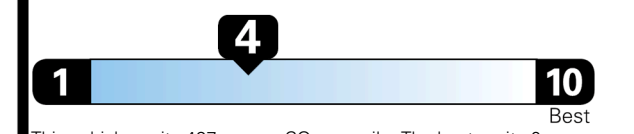

Fuel Economy & Greenhouse Gas Rating (tailpipe only)