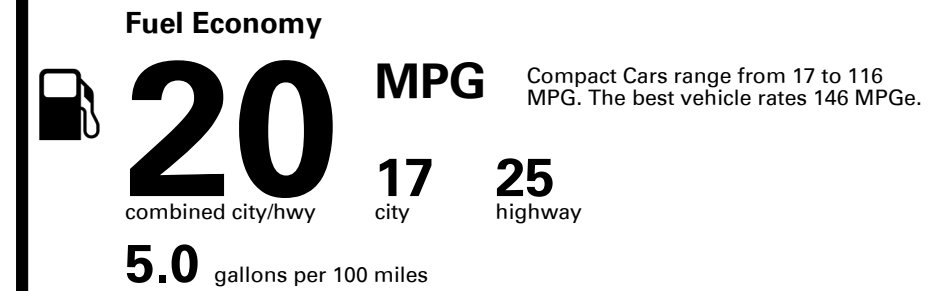

TOTAL PRICE: \$55,520.00

EPA DOT Fuel Economy and Environment

Gasoline Vehicle

You spend \$7,000
more in fuel costs over 5 years compared to the average new vehicle.

Annual fuel cost \$3,100

Fuel Economy & Greenhouse Gas Rating (tailpipe only)