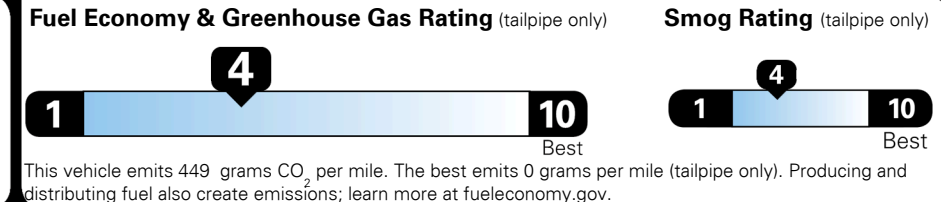

EPA DOT Fuel Economy and Environment

Gasoline Vehicle

Fuel Economy

20 MPG
combined city/hwy

17 city
25 highway

5.0 gallons per 100 miles

Compact Cars range from 17 to 116 MPG. The best vehicle rates 146 MPGe.

You spend $7,000
more in fuel costs over 5 years compared to the average new vehicle.

Annual fuel cost $3,100