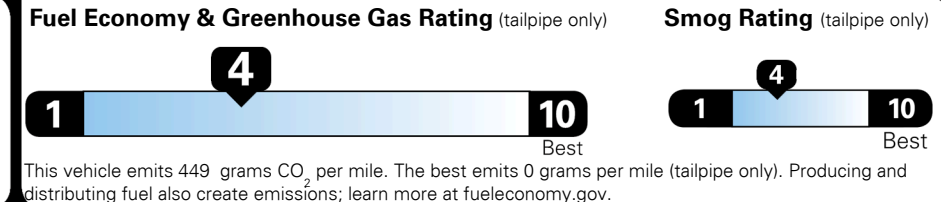

Additional Standard Features

- Carpeted Floor Mats

Full Tank of Gas

GENESIS WARRANTY

- 5-year / 60,000-mile New Vehicle Warranty*
- 10-year / 100,000-mile Powertrain Warranty*
- 7-year / Unlimited-mile Anti-perforation Warranty*
- Limited warranties, see dealer for details

Manufacturer's Suggested Retail Price: $53,600.00

ADDED FEATURES:

- *VIK BLACK(PH3) Paint $650.00
- Accessories
- *Cargo Blocks $40.00
- *Reversible Cargo Tray $195.00
- *First Aid Kit $65.00
- *Mudguards $170.00
- *NFC Key Card $30.00

SOLD TO: GA715
GENESIS OF KENNESAW
2870 BARRETT LAKES
KENNESAW GA 30144

SHIPPED TO: GA715

VIN: KMTG44SE7TU172785	EXTERIOR COLOR: VIK BLACK	INTERIOR/SEAT COLOR: SEVILLA RED/OBSIDIAN
MODEL: R0472R65	PORT OF ENTRY: BR	TRANSPORT: TRUCK
EMISSIONS: This vehicle is certified to meet emission requirements in all 50 states		ACCESSORY WEIGHT: 11 lbs./ 5 kgs.

Inland Freight & Handling : $1,395.00

TOTAL PRICE: $56,145.00

64 A 0846HTONGA

EPA DOT Fuel Economy and Environment

Gasoline Vehicle

Fuel Economy

20 MPG
combined city/hwy

17 city
25 highway

5.0 gallons per 100 miles

Compact Cars range from 17 to 116 MPG. The best vehicle rates 146 MPGe.

You spend $7,000
more in fuel costs over 5 years compared to the average new vehicle.

Annual fuel cost $3,100

Actual results will vary for many reasons, including driving conditions and how you drive and maintain your vehicle. The average new vehicle gets 29 MPG and costs $8,500 to fuel over 5 years. Cost estimates are based on 15,000 miles per year at $ 4.15 per gallon. MPGe is miles per gasoline gallon equivalent. Vehicle emissions are a significant cause of climate change and smog.

fueleconomy.gov
Calculate personalized estimates and compare vehicles

GOVERNMENT 5-STAR SAFETY RATINGS

This vehicle has not been rated by the government for overall vehicle score, frontal crash, side crash or rollover risk.

Source: National Highway Traffic Safety Administration (NHTSA).
www.safercar.gov or 1-888-327-4236

Manufacturer's suggested retail price includes manufacturer's recommended pre-delivery service. Gasoline license and title fees state and local taxes and dealer installed options and accessories are not included in the manufacturer's suggested retail price. This label has been affixed to this vehicle by Genesis Motor America, pursuant to the requirements of 15 U.S.C. 1231 et seq. which prohibits its removal or alteration prior to delivery to the ultimate purchaser.

PARTS CONTENT INFORMATION

FOR VEHICLES IN THIS CARLINE: U.S./CANADIAN PARTS CONTENT: 5 %

MAJOR SOURCES OF FOREIGN PARTS CONTENT: KOREA: 80 %

FOR THIS VEHICLE: FINAL ASSEMBLY POINT: ULSAN, KOREA

COUNTRY OF ORIGIN:

ENGINE: KOREA TRANSMISSION: KOREA

Note: Parts content does not include final assembly, distribution, or other non-parts costs.