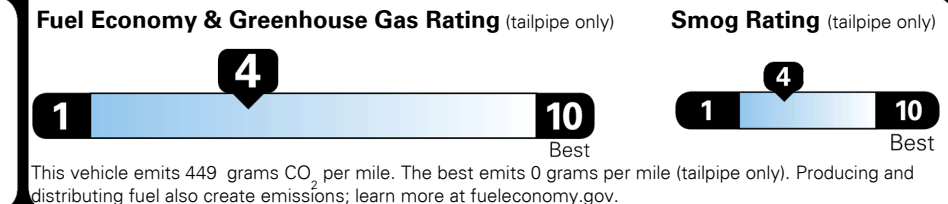

EPA DOT Fuel Economy and Environment

Gasoline Vehicle

Fuel Economy

20 MPG
combined city/hwy

17 city
25 highway

5.0 gallons per 100 miles

Compact Cars range from 17 to 116 MPG. The best vehicle rates 146 MPGe.

You spend $7,000
more in fuel costs over 5 years compared to the average new vehicle.

Annual fuel cost $3,100