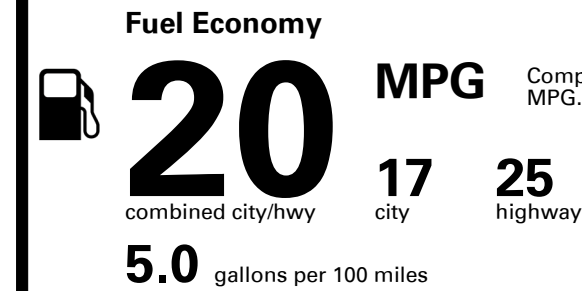

## EPA DOT Fuel Economy and Environment

Gasoline Vehicle

Compact Cars range from 17 to 116 MPG. The best vehicle rates 146 MPGe.

**You spend \$7,000**  
**more in fuel costs over 5 years**  
compared to the average new vehicle.