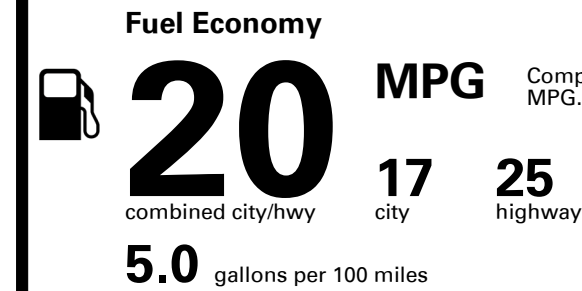

Manufacturer's Suggested Retail Price: \$53,600.00

ADDED FEATURES:

- *SAVILE SILVER(SSS) Paint \$650.00

SOLD TO: GA715

GENESIS OF KENNESAW
2870 BARRETT LAKES
KENNESAW GA 30144

SHIPPED TO: GA715

Inland Freight & Handling : \$1,395.00

TOTAL PRICE: \$55,645.00

EPA DOT Fuel Economy and Environment

Gasoline Vehicle

Compact Cars range from 17 to 116 MPG. The best vehicle rates 146 MPGe.

You spend \$7,000
more in fuel costs over 5 years compared to the average new vehicle.