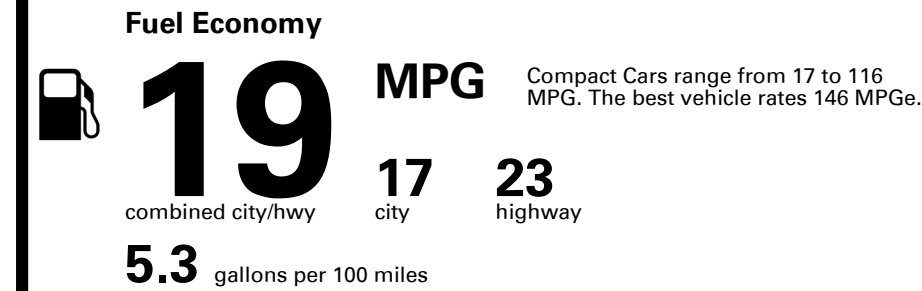

TOTAL PRICE: \$61,040.00

EMISSIONS:
This vehicle is certified to meet emission requirements in all 50 states

EPA DOT Fuel Economy and Environment

Gasoline Vehicle

You spend \$8,000
more in fuel costs over 5 years compared to the average new vehicle.