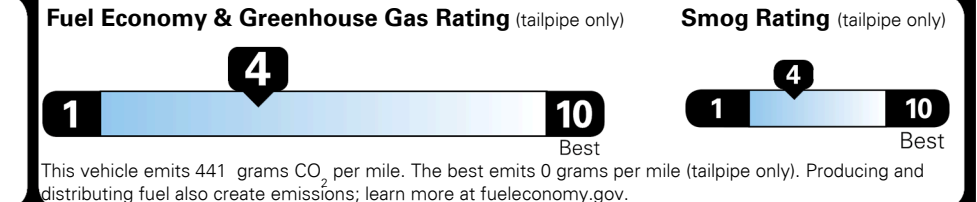

PRESTIGE BLACK FEATURES

- 21" Black Alloy Wheels w/ Floating Center Caps
- Dark Headlamp Bezels, Exterior Trim, & Badging
- Semi-Aniline Leather Seating Surfaces
- Dark Interior Trim w/ Black Ash Wood

Full Tank of Gas

GENESIS WARRANTY

- 5-year/60,000-mile New Vehicle Warranty*
- 10-year/100,000-mile Powertrain Warranty*
- 7-year/Unlimited-mile Anti-perforation Warranty*
- Limited warranties, see dealer for details

Manufacturer's Suggested Retail Price: $105,750.00

ADDED FEATURES:

- *VIK BLACK(PH3) Paint $650.00
- Accessories
- *Cargo Block $40.00
- *Cargo Mat $200.00
- *First Aid Kit $65.00
- *NFC Card $30.00

SOLD TO: GA715
GENESIS OF KENNESAW
2870 BARRETT LAKES
KENNESAW GA 30144

SHIPPED TO: GA715

VIN: KMTFD4SD6TU060336	EXTERIOR COLOR: VIK BLACK	INTERIOR/SEAT COLOR: OBSIDIAN BLACK/OBSIDIAN
MODEL: T14B2A65	PORT OF ENTRY: BR	TRANSPORT: TRUCK
EMISSIONS: This vehicle is certified to meet emission requirements in all 50 states		ACCESSORY WEIGHT: 9 lbs./ 4 kgs.

Inland Freight & Handling : $1,495.00

TOTAL PRICE: $108,230.00

EPA DOT Fuel Economy and Environment

Gasoline Vehicle

Fuel Economy

20 MPG
combined city/hwy

17 MPG
city

24 MPG
highway

5.0 gallons per 100 miles

Large Cars range from 14 to 146 MPG. The best vehicle rates 146 MPGe.

You spend $7,000
more in fuel costs over 5 years compared to the average new vehicle.

Annual fuel cost $3,100

Actual results will vary for many reasons, including driving conditions and how you drive and maintain your vehicle. The average new vehicle gets 29 MPG and costs $8,500 to fuel over 5 years. Cost estimates are based on 15,000 miles per year at $ 4.15 per gallon. MPGe is miles per gasoline gallon equivalent. Vehicle emissions are a significant cause of climate change and smog.

fueleconomy.gov
Calculate personalized estimates and compare vehicles

GOVERNMENT 5-STAR SAFETY RATINGS

This vehicle has not been rated by the government for overall vehicle score, frontal crash, side crash or rollover risk.

Source: National Highway Traffic Safety Administration (NHTSA).
www.safercar.gov or 1-888-327-4236

Manufacturer's suggested retail price includes manufacturer's recommended pre-delivery service. Gasoline license and title fees state and local taxes and dealer installed options and accessories are not included in the manufacturer's suggested retail price. This label has been affixed to this vehicle by Genesis Motor America, pursuant to the requirements of 15 U.S.C. 1231 et seq. which prohibits its removal or alteration prior to delivery to the ultimate purchaser.

PARTS CONTENT INFORMATION

FOR VEHICLES IN THIS CARLINE: U.S./CANADIAN PARTS CONTENT: 2 %

MAJOR SOURCES OF FOREIGN PARTS CONTENT: KOREA: 85 %

FOR THIS VEHICLE: FINAL ASSEMBLY POINT: ULSAN, KOREA

COUNTRY OF ORIGIN:

ENGINE: KOREA **TRANSMISSION: KOREA**

Note: Parts content does not include final assembly, distribution, or other non-parts costs.