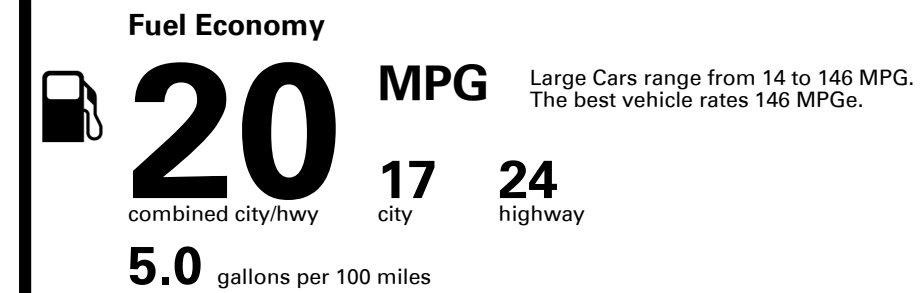

PRESTIGE BLACK FEATURES

- 21" Black Alloy Wheels w/ Floating Center Caps
- Dark Headlamp Bezels, Exterior Trim, & Badging
- Semi-Aniline Leather Seating Surfaces
- Dark Interior Trim w/ Black Ash Wood

Full Tank of Gas

GENESIS WARRANTY

- 5-year/60,000-mile New Vehicle Warranty*
- 10-year/100,000-mile Powertrain Warranty*
- 7-year/Unlimited-mile Anti-perforation Warranty*
- Limited warranties, see dealer for details

Manufacturer's Suggested Retail Price: $105,750.00

ADDED FEATURES:

· *UYUNI WHITE(UYH) Paint $650.00

Accessories

- *Cargo Block $40.00
- *Cargo Mat $200.00
- *First Aid Kit $65.00
- *NFC Card $30.00

SOLD TO: GA715 SHIPPED TO: GA715
GENESIS OF KENNESAW
2870 BARRETT LAKES
KENNESAW GA 30144

Inland Freight & Handling : $1,495.00

VIN: KMTFD4SD3TU060360	EXTERIOR COLOR: UYUNI WHITE	INTERIOR/SEAT COLOR: OBSIDIAN BLACK/OBSIDIAN
MODEL: T14B2A65	PORT OF ENTRY: BR	TRANSPORT: TRUCK
EMISSIONS: This vehicle is certified to meet emission requirements in all 50 states		ACCESSORY WEIGHT: 9 lbs./ 4 kgs.

TOTAL PRICE: $108,230.00

EPA DOT Fuel Economy and Environment

Gasoline Vehicle

You spend $7,000
more in fuel costs over 5 years
compared to the average new vehicle.

Annual fuel cost $3,100

Fuel Economy & Greenhouse Gas Rating (tailpipe only)

Smog Rating (tailpipe only)

This vehicle emits 441 grams CO₂ per mile. The best emits 0 grams per mile (tailpipe only). Producing and distributing fuel also create emissions; learn more at fueleconomy.gov.

Actual results will vary for many reasons, including driving conditions and how you drive and maintain your vehicle. The average new vehicle gets 29 MPG and costs $8,500 to fuel over 5 years. Cost estimates are based on 15,000 miles per year at $ 4.15 per gallon. MPGe is miles per gasoline gallon equivalent. Vehicle emissions are a significant cause of climate change and smog.

fueleconomy.gov

Calculate personalized estimates and compare vehicles

GOVERNMENT 5-STAR SAFETY RATINGS

This vehicle has not been rated by the government for overall vehicle score, frontal crash, side crash or rollover risk.

Source: National Highway Traffic Safety Administration (NHTSA).
www.safercar.gov or 1-888-327-4236

Manufacturer's suggested retail price includes manufacturer's recommended pre-delivery service. Gasoline license and title fees state and local taxes and dealer installed options and accessories are not included in the manufacturer's suggested retail price. This label has been affixed to this vehicle by Genesis Motor America, pursuant to the requirements of 15 U.S.C. 1231 et seq. which prohibits its removal or alteration prior to delivery to the ultimate purchaser.

PARTS CONTENT INFORMATION

FOR VEHICLES IN THIS CARLINE: U.S./CANADIAN PARTS CONTENT: 2 %

MAJOR SOURCES OF FOREIGN PARTS CONTENT: KOREA: 85 %

FOR THIS VEHICLE: FINAL ASSEMBLY POINT: ULSAN, KOREA

COUNTRY OF ORIGIN:

ENGINE: KOREA TRANSMISSION: KOREA

Note: Parts content does not include final assembly, distribution, or other non-parts costs.