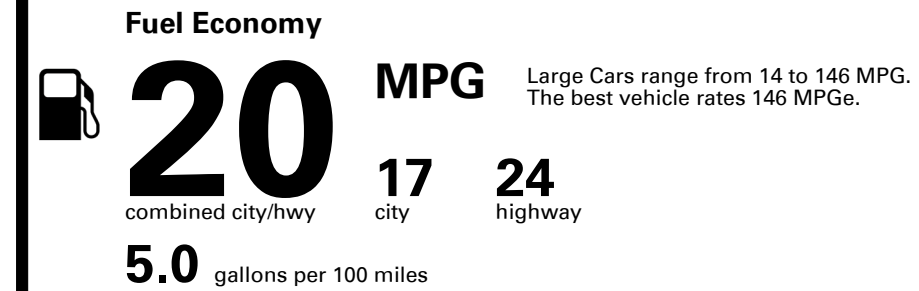

Inland Freight & Handling : \$1,495.00

TOTAL PRICE: \$105,480.00

EPA DOT Fuel Economy and Environment

Gasoline Vehicle

You spend \$7,000
 more in fuel costs over 5 years compared to the average new vehicle.

Annual fuel cost \$3,100

Fuel Economy & Greenhouse Gas Rating (tailpipe only)

Smog Rating (tailpipe only)

This vehicle emits 441 grams CO₂ per mile. The best emits 0 grams per mile (tailpipe only). Producing and distributing fuel also create emissions; learn more at fueleconomy.gov.