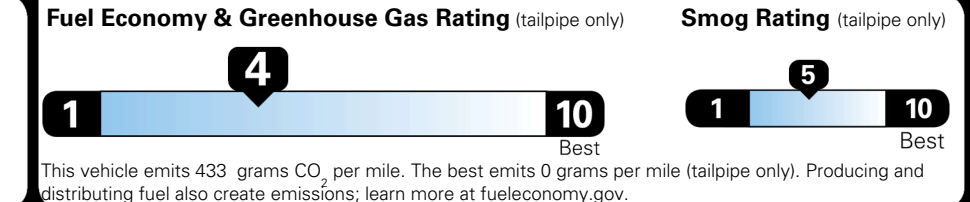

ADDITIONAL STANDARD FEATURES

- Carpeted Floor Mats

Full Tank of Gas

GENESIS WARRANTY

- 5-year / 60,000-mile New Vehicle Warranty*
- 10-year / 100,000-mile Powertrain Warranty*
- 7-year / Unlimited-mile Anti-perforation Warranty*
- * Limited warranties, see dealer for details

Manufacturer's Suggested Retail Price: $64,415.00

ADDED FEATURES:

- *CAPRI BLUE(NRB) Paint $650.00
- Accessories
- *All Season Fitted Liners $235.00
- *Cargo Mat, Up Seatback $200.00
- *First Aid Kit $65.00
- *Cargo Net $55.00
- *Cargo Blocks $40.00
- *NFC Key Card $30.00

SOLD TO: GA715 SHIPPED TO: GA715
GENESIS OF KENNESAW
2870 BARRETT LAKES
KENNESAW GA 30144

VIN: 5NMMDDTC7TH068917	EXTERIOR COLOR: CAPRI BLUE	INTERIOR/SEAT COLOR: OBSIDIAN BLACK/OBSIDIAN
MODEL: 7S7AAJ9GW5A5	PORT OF ENTRY: MA	TRANSPORT: TRUCK
EMISSIONS: This vehicle is certified to meet emission requirements in all 50 states		ACCESSORY WEIGHT: 19 lbs./ 8 kgs.

Inland Freight & Handling : $1,495.00

TOTAL PRICE: $67,185.00

EPA DOT Fuel Economy and Environment

Gasoline Vehicle

Fuel Economy

21 MPG
combined city/hwy

18 MPG
city

25 MPG
highway

4.8 gallons per 100 miles

Small SUVs range from 14 to 125 MPG. The best vehicle rates 146 MPGe.

You spend $6,250
more in fuel costs over 5 years compared to the average new vehicle.

Annual fuel cost $2,950

Actual results will vary for many reasons, including driving conditions and how you drive and maintain your vehicle. The average new vehicle gets 29 MPG and costs $8,500 to fuel over 5 years. Cost estimates are based on 15,000 miles per year at $ 4.15 per gallon. MPGe is miles per gasoline gallon equivalent. Vehicle emissions are a significant cause of climate change and smog.

fueleconomy.gov
Calculate personalized estimates and compare vehicles

Smartphone QR Code

GOVERNMENT 5-STAR SAFETY RATINGS

Overall Vehicle Score ★ ★ ★ ★ ★

Based on the combined rating of frontal, side and rollover. Should ONLY be compared to other vehicles of similar size and weight.

Frontal Crash	Driver Passenger	★ ★ ★ ★ ★
Based on the risk of injury in a frontal impact. Should ONLY be compared to other vehicles of similar size and weight.		
Side Crash	Front seat Rear seat	★ ★ ★ ★ ★
Based on the risk of injury in a side impact.		
Rollover		★ ★ ★ ★
Based on the risk of rollover in a single-vehicle crash.		

Manufacturer's suggested retail price includes manufacturer's recommended pre-delivery service. Gasoline license and title fees state and local taxes and dealer installed options and accessories are not included in the manufacturer's suggested retail price. This label has been affixed to this vehicle by Genesis Motor America, pursuant to the requirements of 15 U.S.C. 1231 et seq. which prohibits its removal or alteration prior to delivery to the ultimate purchaser.

Star ratings range from 1 to 5 stars (★★★★★) with 5 being the highest.
Source: National Highway Traffic Safety Administration (NHTSA).
www.safercar.gov or 1-888-327-4236

PARTS CONTENT INFORMATION

FOR VEHICLES IN THIS CARLINE: U.S./CANADIAN PARTS CONTENT: 26 %
MAJOR SOURCES OF FOREIGN PARTS CONTENT: KOREA: 64 %
FOR THIS VEHICLE: FINAL ASSEMBLY POINT: MONTGOMERY, ALABAMA
COUNTRY OF ORIGIN:

ENGINE: KOREA **TRANSMISSION: KOREA**
Note: Parts content does not include final assembly, distribution, or other non-parts costs.