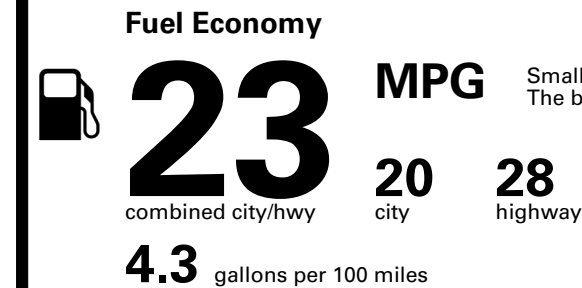

Inland Freight & Handling : \$1,495.00

TOTAL PRICE: \$59,455.00

EPA DOT Fuel Economy and Environment

Gasoline Vehicle

Small SUVs range from 14 to 125 MPG. The best vehicle rates 146 MPGe.

You spend \$5,000
more in fuel costs over 5 years
compared to the average new vehicle.