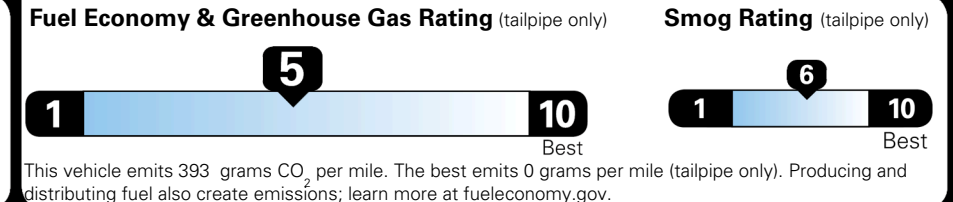

Inland Freight & Handling : \$1,495.00

TOTAL PRICE: \$59,495.00

EPA DOT Fuel Economy and Environment

Gasoline Vehicle

Fuel Economy

23 MPG
combined city/hwy

20 city
28 highway

4.3 gallons per 100 miles

Small SUVs range from 14 to 125 MPG. The best vehicle rates 146 MPGe.

You spend \$5,000
more in fuel costs over 5 years compared to the average new vehicle.

Annual fuel cost \$2,700

Actual results will vary for many reasons, including driving conditions and how you drive and maintain your vehicle. The average new vehicle gets 29 MPG and costs \$8,500 to fuel over 5 years. Cost estimates are based on 15,000 miles per year at \$ 4.15 per gallon. MPGe is miles per gasoline gallon equivalent. Vehicle emissions are a significant cause of climate change and smog.