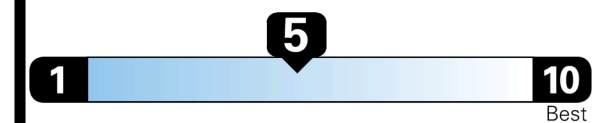

EPA DOT Fuel Economy and Environment

Gasoline Vehicle

Fuel Economy

23 MPG
combined city/hwy

20 city
28 highway

4.3 gallons per 100 miles

Small SUVs range from 14 to 125 MPG. The best vehicle rates 146 MPGe.

You spend $5,000
more in fuel costs over 5 years compared to the average new vehicle.

Annual fuel cost $2,700

Fuel Economy & Greenhouse Gas Rating (tailpipe only)