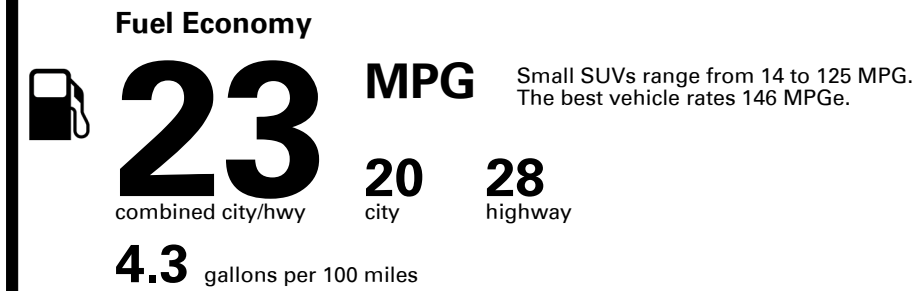

TOTAL PRICE: \$59,485.00

89 A

EMISSIONS:
This vehicle is certified to meet emission requirements in all 50 states

EPA DOT Fuel Economy and Environment

Gasoline Vehicle

You spend \$5,000
more in fuel costs over 5 years
compared to the average new vehicle.

Annual fuel cost \$2,700

Fuel Economy & Greenhouse Gas Rating (tailpipe only)

Smog Rating (tailpipe only)

This vehicle emits 393 grams CO₂ per mile. The best emits 0 grams per mile (tailpipe only). Producing and distributing fuel also create emissions; learn more at fueleconomy.gov.