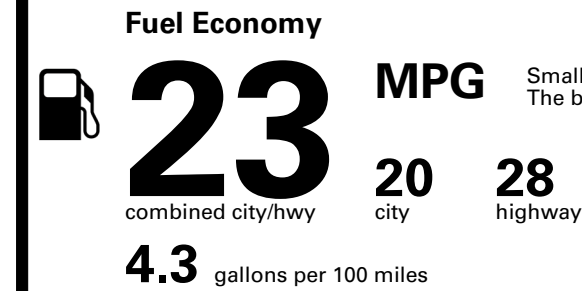

Inland Freight & Handling : \$1,495.00

TOTAL PRICE: \$54,775.00

EPA DOT Fuel Economy and Environment

Gasoline Vehicle

Small SUVs range from 14 to 125 MPG. The best vehicle rates 146 MPGe.

You spend \$5,000
more in fuel costs over 5 years
compared to the average new vehicle.