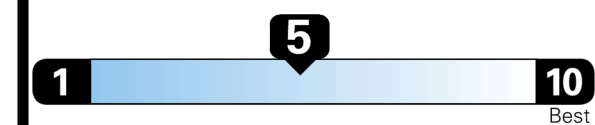

2026 GV70 2.5T SELECT AWD

THE GENESIS EXPERIENCE

- 3 Yr / 36K Complimentary Maintenance
- 3 Yr / 36K Complimentary Service Valet *
- 3 Yr Complimentary Map Care
- Complimentary Genesis Connected Services *
- * Exclusions may apply, see retailer for details

STANDARD FEATURES:

ADVANCED SAFETY TECHNOLOGY

- Forward Collision-Avoidance Assist
- Lane Keeping Assist
- Lane Following Assist
- Driver Attention Warning
- Blind-Spot Collision Avoidance-Assist
- Rear Cross-Traffic Collision Avoidance-Assist
- Parking Distance Warning
- Rearview Camera
- Safe Exit Assist
- Rear Occupant Alert
- Forward Attention Warning

POWERTRAIN TECHNOLOGY

- 2.5L Inline 4 Turbo GDI
- 8-speed Automatic Transmission

EXTERIOR

- 19-inch Alloy Wheels
- Power Hands-Free Smart Liftgate w/ Auto Open
- High Beam Assist

COMFORT & CONVENIENCE

- Leatherette Seating Surfaces
- Power Driver's Seat w/ Power Lumbar
- Power Front Passenger Seat
- Heated Front Seats
- Smart Cruise Control
- Intelligent Speed Limit Assist
- Highway Driving Assist

COMFORT & CONVENIENCE(cont.)

- Adjustable Interior Ambient Lighting

MULTIMEDIA & CONNECTIVITY

- 27" OLED Instrument Cluster & Navigation
- SiriusXM® Radio w/ 90-day trial subscription; Not Available in AK & HI
- Apple CarPlay® & Android Auto™
- Genesis Connected Services
- Fingerprint Recognition

SELECT FEATURES

- Panoramic Sunroof
- Aluminum Trim
- Passenger Walk-in Device
- Power Folding Mirrors + Logo Lamp
- Integrated Memory Driver Seat + Smart Posture Care
- Power Tilt & Telescopic Steering Wheel
- Wireless Phone Charger

ADDITIONAL STANDARD FEATURES

- Carpeted Floor Mats

Full Tank of Gas

GENESIS WARRANTY