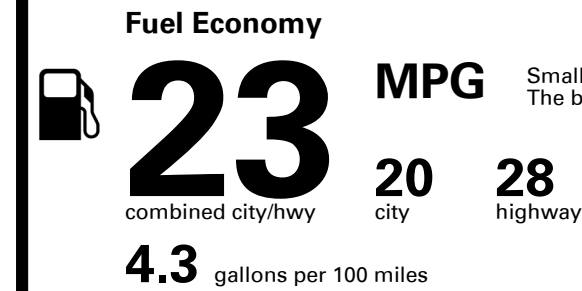

## EPA DOT Fuel Economy and Environment

Gasoline Vehicle

Small SUVs range from 14 to 125 MPG. The best vehicle rates 146 MPGe.

**You spend \$5,000**  
**more in fuel costs over 5 years**  
compared to the average new vehicle.